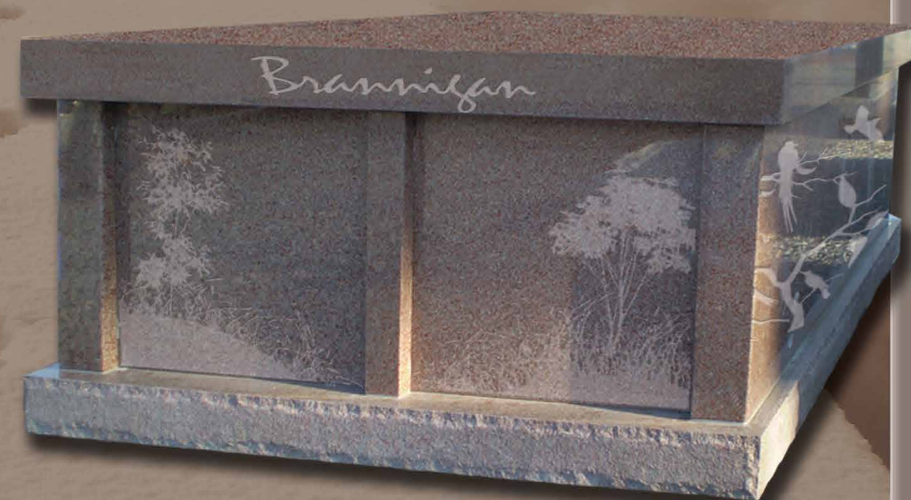

NORTH AMERICAN GRANITE MAUSOLEUMS

Standard Gable Top
shown in Canadian Mahogany

Standard Flat Top
shown in Morning Rose

Stunning Variegated Granite
All Granite Quality Construction

FOR FAMILIES WHO
DON'T SETTLE FOR
ORDINARY;

GIVE THEM THE MOST
SOUGHT AFTER GRANITE
IN THE WORLD. MADE
FROM CANADIAN
MAHOGANY AND
MORNING ROSE
GRANITE; THESE ARE
SOME OF THE FINEST
MAUSOLEUMS
MANUFACTURED IN
NORTH AMERICA TODAY.

EAGLE GRANITE COMPANY